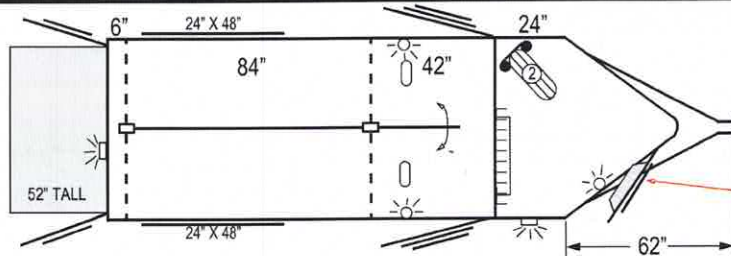

Jig: **1**

Date: **11/3/22**

WLD  
JMR

1/13/23

ALL MEASUREMENTS ARE APPROXIMATE

DOOR IN WEDGE  
SUBJECT TO LEAK

**\*MODEL 2024\***

Width: **7' - 0"** Length: **13' - 0"** Height: **7' - 6"**

**Dealer Number:** 0000039  
 COAST TO COAST TRAILER SALES  
 4250 W. HWY. 40  
 OCALA, FL 34482  
 (352) 402-9108

**Customized For:** Inventory**Trailer Detail**

**Category** Deluxe Straight Load  
**Base Model** 4S2T127  
**Trailer Quantity** 1  
**Description** 12' x 7' x 7' 6" Tall 2 Horse Straight Load BP - Two 3500# Torsion Axles w/ Electric Brakes, 5 Bolt Hubs, Five 6 Ply Radial Trailer Tires, 15" Aluminum Wheels, 2 5/16" Coupler, Pad Type Jack, Tongue Length 62", Wedge Nose w/ Dressing Room, Polished Cast Corner Cap, Pre-Painted White Exterior on Smooth Aluminum, Carpet on Dressing Room Floor, Dressing Room Door w/Window, 2 Front Walk-thru Doors w/ Windows, 24 x 36 Hip Window Each Horse, Rear Easy Lift Ramp w/ Dutch Doors w/ Windows, Permanent Bulkhead Wall, Smooth Aluminum Floor, Floor Mats Full Length Horse Compartment, Insulated & Double Walled on Side Walls of Horse, Rubber Lined Walls in Horse Compartment, Two-Way Roof Vent Per Horse, 2 Trailer Ties per Horse - Inside & Outside, Feed Bag Per Horse, 2 Breast Bars, 2 Butt Bars, 3 L.E.D. Dome Lights, Quiet Ride Divider w/Attached Head Shield, 2 Saddle Racks on Removable Post, 10 Bridle Hooks, 2 Brush Trays, 1 Blanket Bar, High Turn Signals, L.E.D. Load Light, L.E.D. Lighting, Custom Graphics